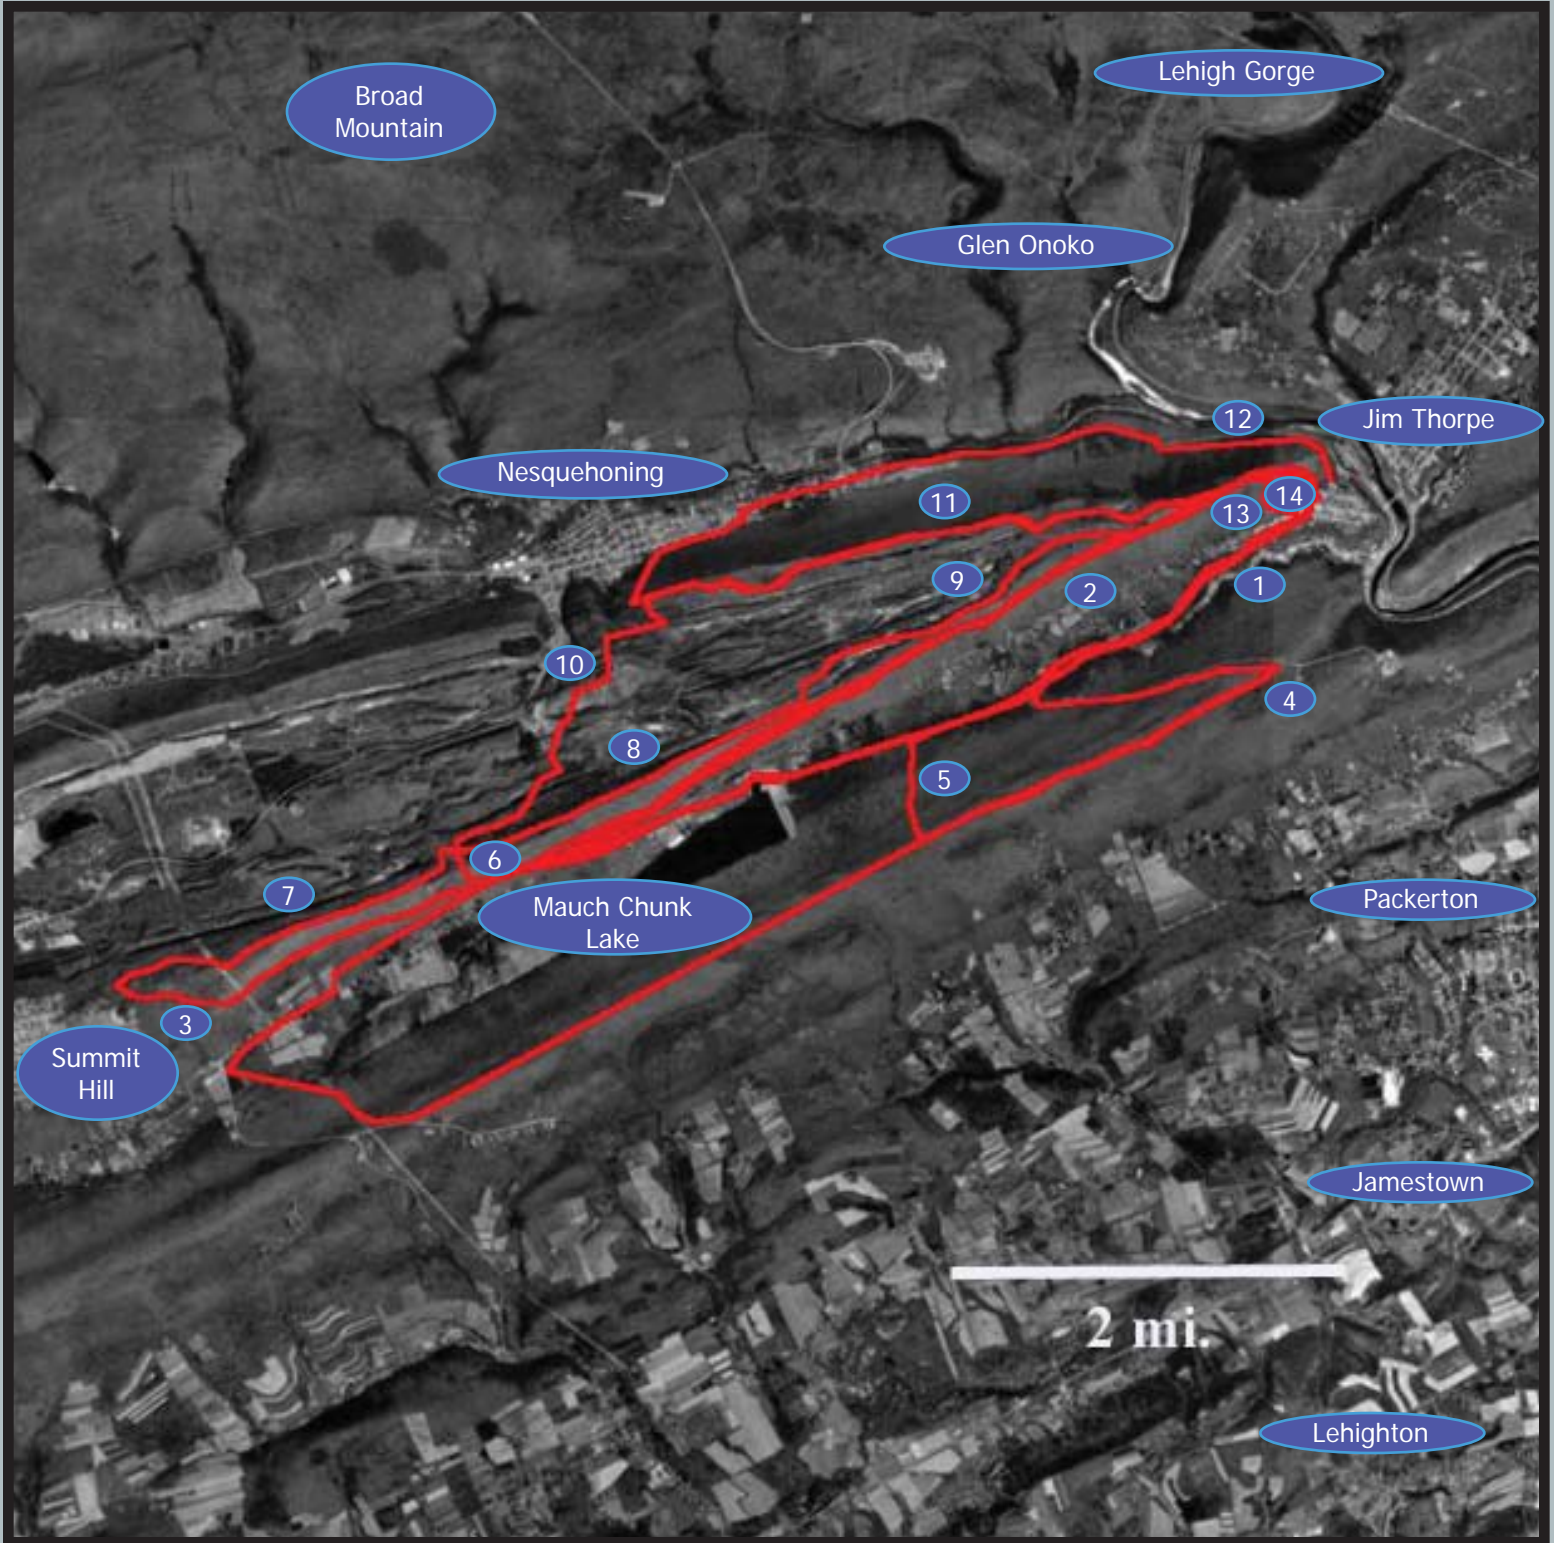

# Jim Thorpe Pa. Trail Network

- |                               |                       |
|-------------------------------|-----------------------|
| 1 Switchback- Lower Track     | 8 Lair of the Lion    |
| 2 Switchback- Upper Track     | 9 Pisgah Ridge        |
| 3 Switchback- Summit Hill     | 10 The Strippings     |
| 4 Flagstaff- Galen's Surprise | 11 Nesquehoning Ridge |
| 5 Bob's Option                | 12 Rhododendron Path  |
| 6 Lung Buster                 | 13 Wagon Road         |
| 7 Summit Hill Singletrack     | 14 Indian Path        |