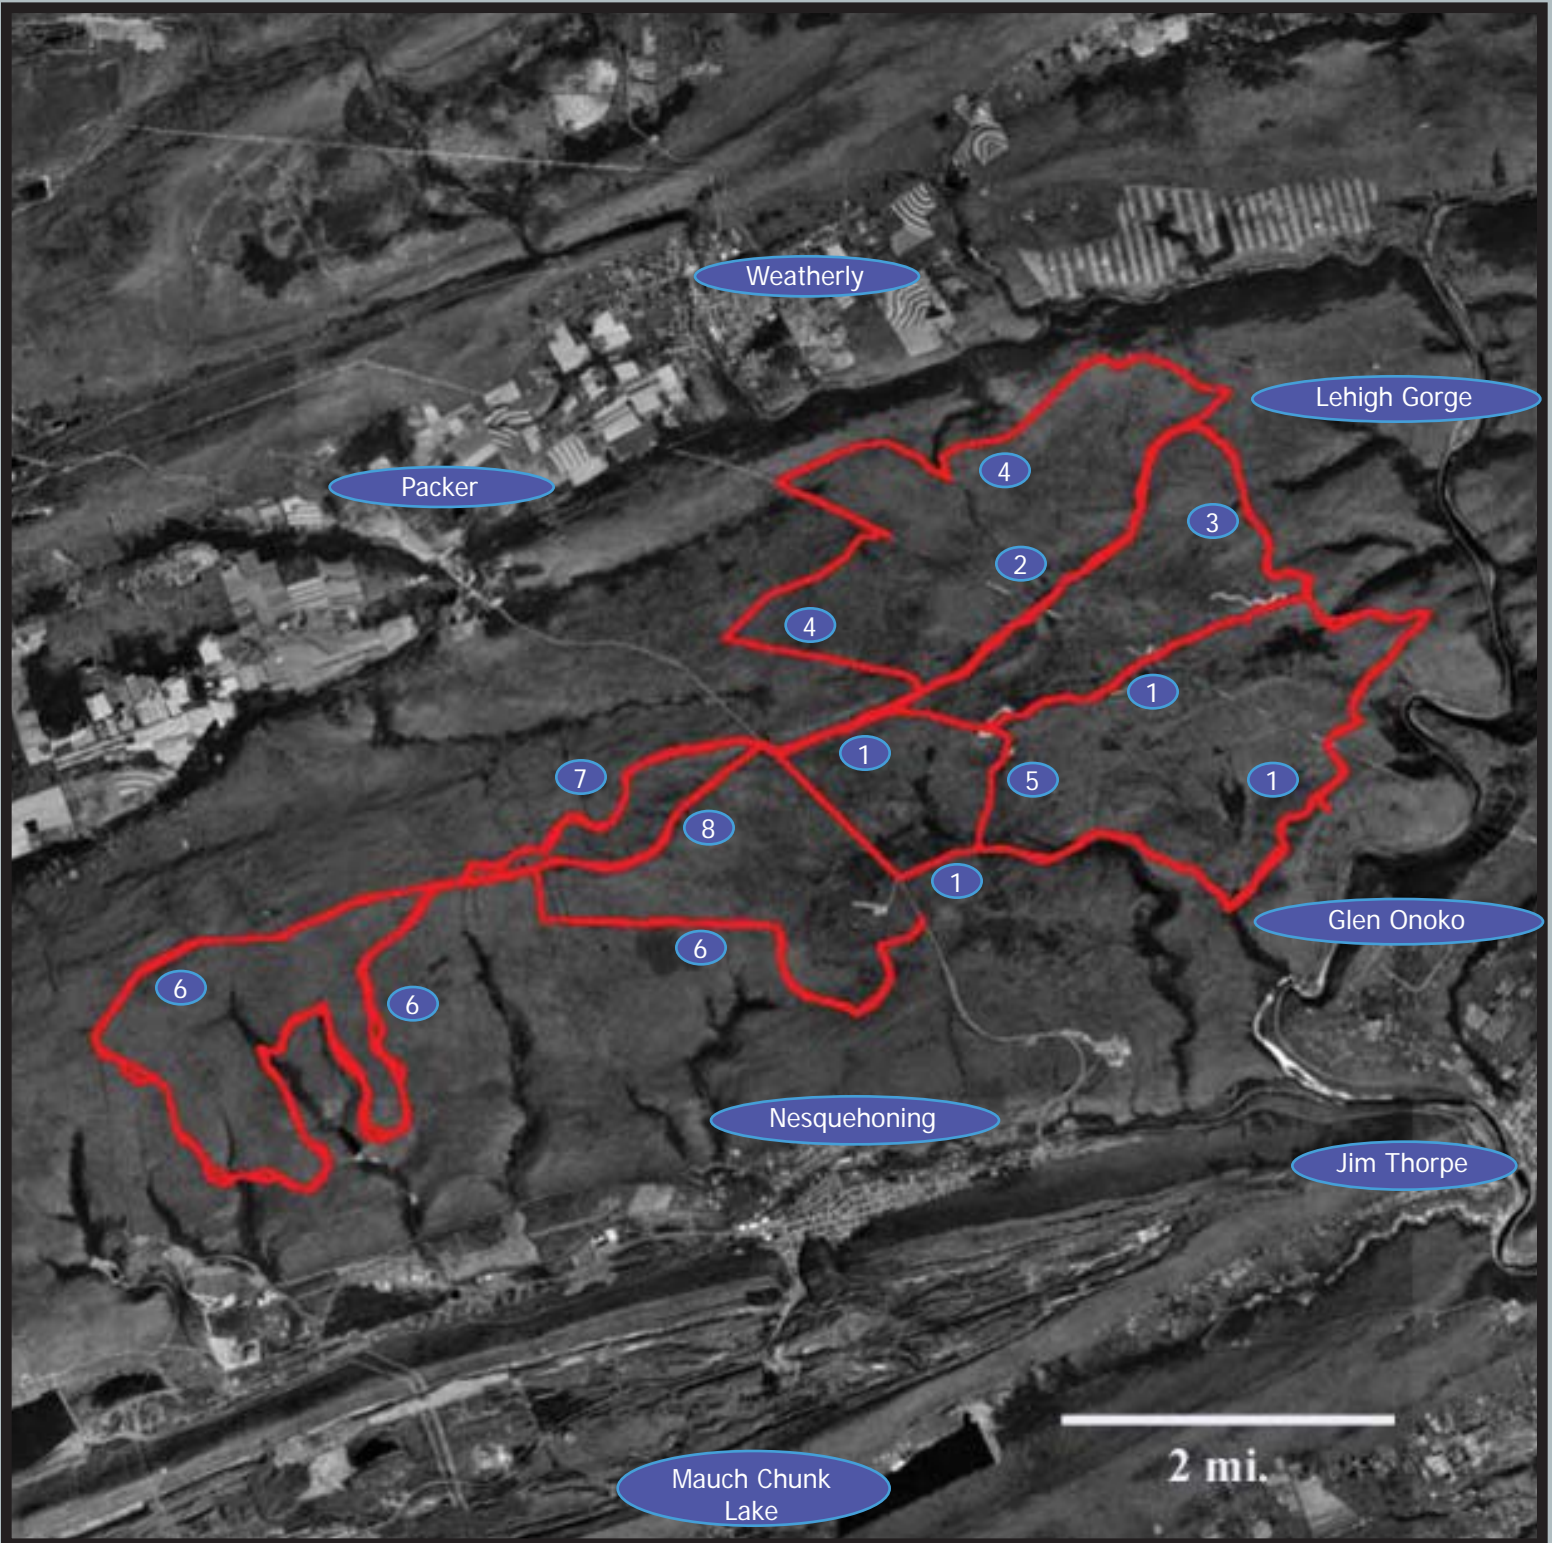

Broad Mountain Pa. Trail Network

**JIM THORPE
TRAIL
COALITION**

- | | |
|------------------------------|---------------------|
| 1 Broad Mt. Loop (MTB Legal) | 5 Hughes Swamp |
| 2 Deer Path | 6 American Standard |
| 3 Pine Tar | 7 No Girls Allowed |
| 4 Deer Path 2 | 8 Lookout Tower |

**JIM THORPE
TRAIL
COALITION**